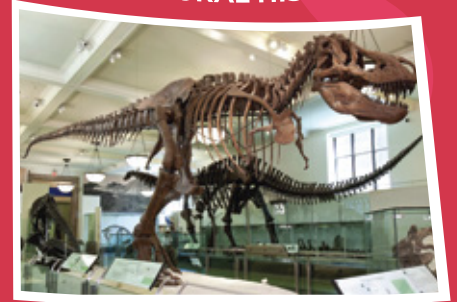

TeenEagle

**GLOBAL FINALS - USA
EXTRA TOUR
PACKAGE 1**

19 - 22 JULY 2025

DATE	PROGRAMME
19 July	Beast Boat Ride, Madame Tussaud's Wax Museum and American Museum of Natural History (tickets included)
20 July	White House, US Capitol (Congress), Lincoln Memorial, Washington Monument, National Air and Space Museum
21 July	New York City: American Dream Mall, The High Line Walk and Starbucks Reserve
22 July	Breakfast, Check-out and Airport Drop-off

BEAST BOAT RIDE

WHITE HOUSE

AMERICAN MUSEUM OF NATURAL HISTORY

Single Room: £1295 Double Room: £1055

What's included?

- 1 • Accommodation,
- 2 • Transportaion,
- 3 • Transfers,
- 4 • and Breakfast

What's excluded?

- 1 • Lunch
- 2 • Dinner
- 3 • Extra attractions

TeenEagle

**GLOBAL FINALS - USA
EXTRA TOUR
PACKAGE 2**

19 - 22 JULY 2025

DATE	PROGRAMME
19 July	Six Flags Great Adventure in New Jersey (tickets included)
20 July	White House, US Capitol (Congress), Lincoln Memorial, Washington Monument, National Air and Space Museum
21 July	New York City: American Dream Mall, The High Line Walk and Starbucks Reserve
22 July	Breakfast, Check-out and Airport Drop-off